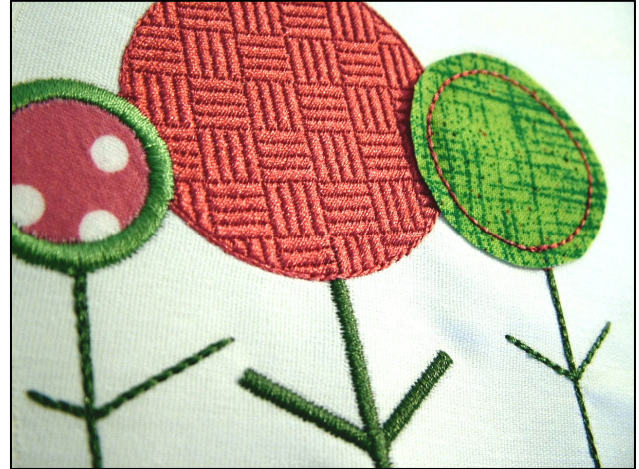

#451 Appliqué Retro Tree Designs

Set includes 8 Designs in 2 colors:

~ 4 Satin Stitch Appliqué Trees

- 1 - 2.5" x 1.3", 847 stitches, 4x4 hoop
- 2 - 3.5" x 1.8", 1,251 stitches, 4x4 hoop
- 3 - 4.5" x 2.2", 1,907 stitches, 5x7 hoop
- 4 - 4.9" x 2.2", 1,876 stitches, 5x7 hoop

~ 4 Raw Edge Appliqué Trees

- 1 - 2.5" x 1.2", 373 stitches, 4x4 hoop
- 2 - 3.5" x 1.6", 472 stitches, 4x4 hoop
- 3 - 4.4" x 2.1", 943 stitches, 5x7 hoop
- 4 - 4.8" x 2.2", 1,037 stitches, 5x7 hoop

Picture of stitch out ~ Satin Stitch on the left, Raw Edge on the right, with one of our #466 Retro Trees [fancy fill] in the center [not included in this set]

Above picture is of all 8 designs included in the set

Picture to the left is of 3 of the Appliqué Retro Trees [satin stitch appliqué] with our #148 CurlyQue Font to spell "Jillian" - NO FONTS are included in this set.